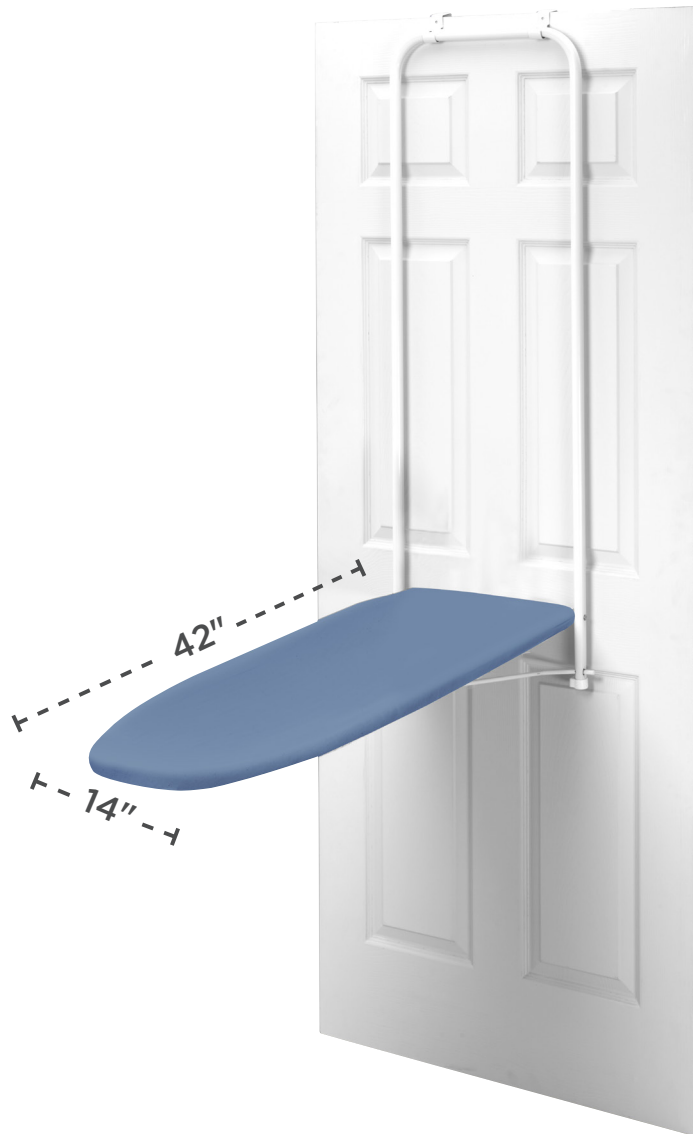

OVER-THE-DOOR COVER & PAD

- Fits boards 14" x 42"
- 6mm fiber pad
- Elastic stretch and fit binding
- 1 pc construction
- Stain and scorch resistant

COLOR

BLUE
1470015

DIMENSIONS	WEIGHT	CARTON DIMENSIONS	CARTON WEIGHT	CARTON CU. FT.	CARTON QUANTITY	SHIPPING POINT	COUNTRY OF ORIGIN
14" x 42"	0.8 LB	12.6" x 9.45" x 11.02"	4.85 LBS	0.76 CU. FT.	6	CALIFORNIA	CHINA