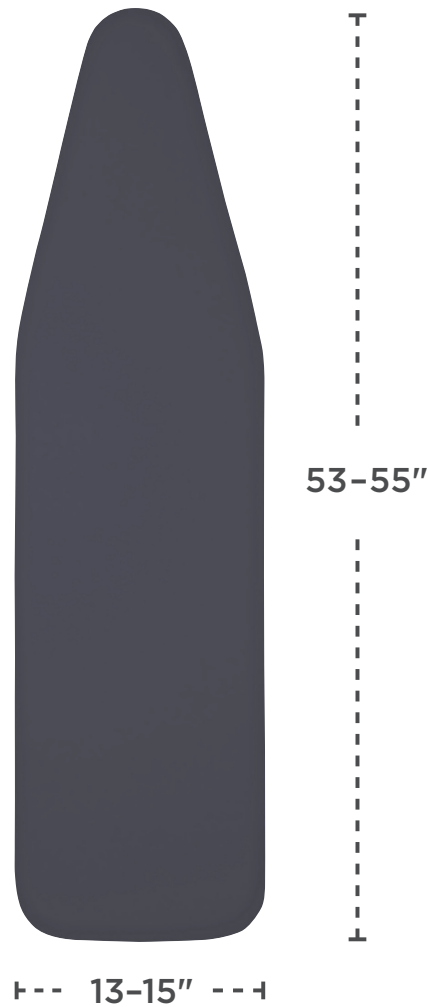

PREMIUM COVER & PAD

- Fits boards 13-15" x 53-55"
- 6mm fiber pad
- Elastic stretch and fit binding
- 1 pc construction
- Stain and scorch resistant

COLORS			
KHAKI 1470017	ALMOND 1470021	BLUE 1470019	CHARCOAL 1470029

DIMENSIONS	WEIGHT	CARTON DIMENSIONS	CARTON WEIGHT	CARTON CU. FT.	CARTON QUANTITY	SHIPPING POINT	COUNTRY OF ORIGIN
13-15" x 53-55"	0.52 LB	18.5" x 10.24" x 9.84"	3.54 LBS	1.08 CU. FT.	6	CALIFORNIA	CHINA