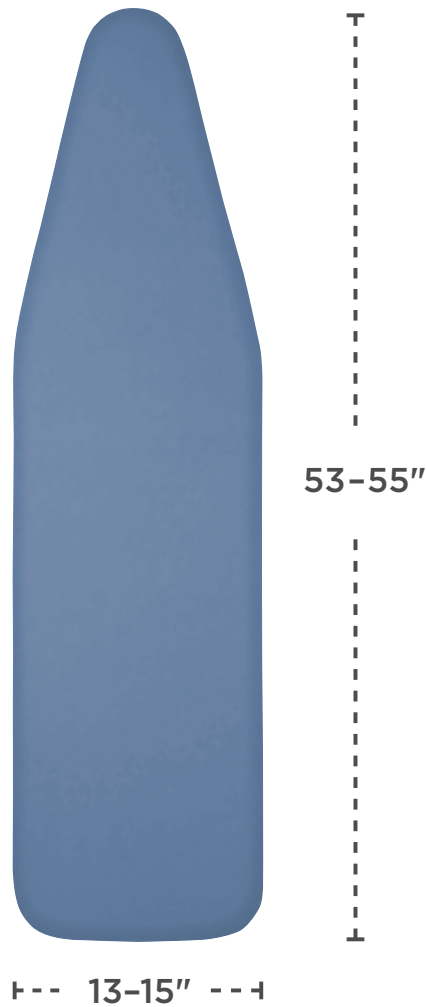

ULTIMATE COVER & PAD

- Fits boards 13-15" x 53-55"
- 8mm fiber pad
- Bungee finish with two velcro straps
- 1 pc construction
- Stain and scorch resistant

COLORS	
KHAKI 1480009	BLUE 1480011

DIMENSIONS	WEIGHT	CARTON DIMENSIONS	CARTON WEIGHT	CARTON CU. FT.	CARTON QUANTITY	SHIPPING POINT	COUNTRY OF ORIGIN
13-15" x 53-55"	0.57 LB	18.5" x 10.24" x 10.63"	3.66 LBS	0.82 CU. FT.	6	CALIFORNIA	CHINA