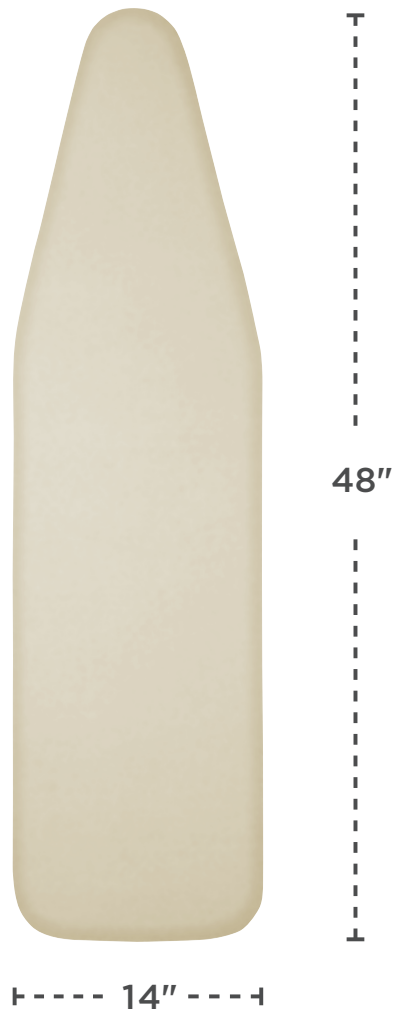

WARDROBOARD™ COVER & PAD

- Fits boards 14" x 48"
- 6mm fiber pad
- Elastic stretch and fit binding
- 1 pc construction
- Stain and scorch resistant

COLORS		
KHAKI 1490006	BLUE 1490008	CHARCOAL 1490010

DIMENSIONS	WEIGHT	CARTON DIMENSIONS	CARTON WEIGHT	CARTON CU. FT.	CARTON QUANTITY	SHIPPING POINT	COUNTRY OF ORIGIN
14" x 48"	0.52 LB	15.35" x 15.35" x 6.69"	3.54 LBS	0.92 CU. FT.	6	CALIFORNIA	CHINA