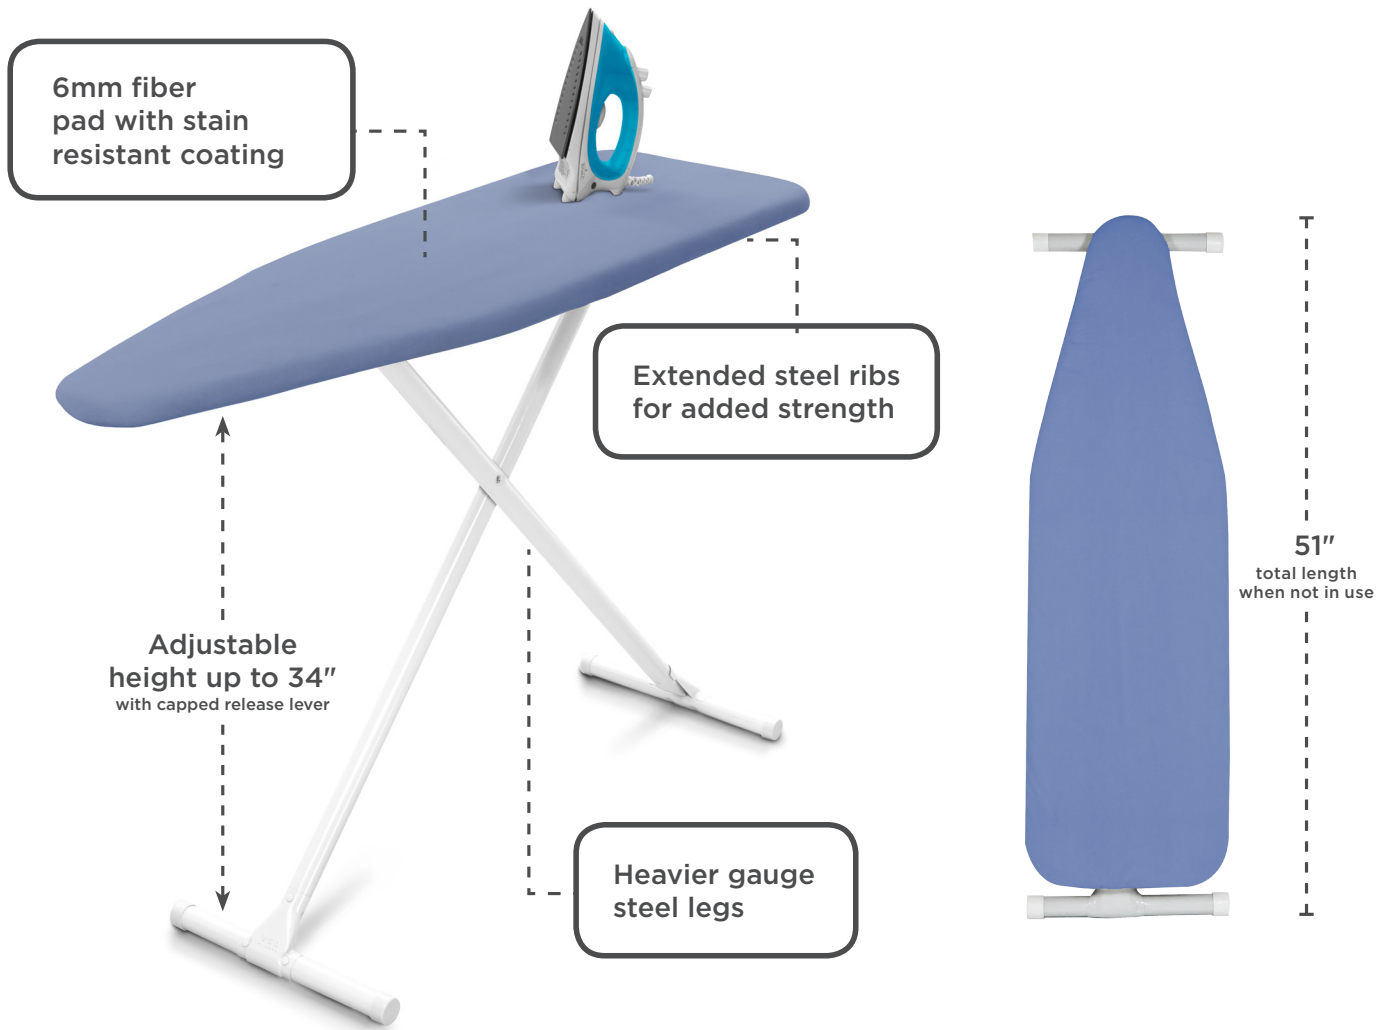

# WARDROBOARD™

- Steel mesh top
- Thick 1-3/8" dia. riveted durable T-leg for greater stability
- 48" x 14" ironing surface
- Optimally sized for space constrained properties

COLORS		
KHAKI 4735067	BLUE 4735068	CHARCOAL 4735069 (BLACK LEGS)

DIMENSIONS	WEIGHT	CARTON DIMENSIONS	CARTON WEIGHT	CARTON CU. FT.	CARTON QUANTITY	SHIPPING POINT	COUNTRY OF ORIGIN
48" x 14"	7.9 LBS	52" x 15" x 12"	32 LBS	5.42 CU. FT.	4	INDIANA	USA