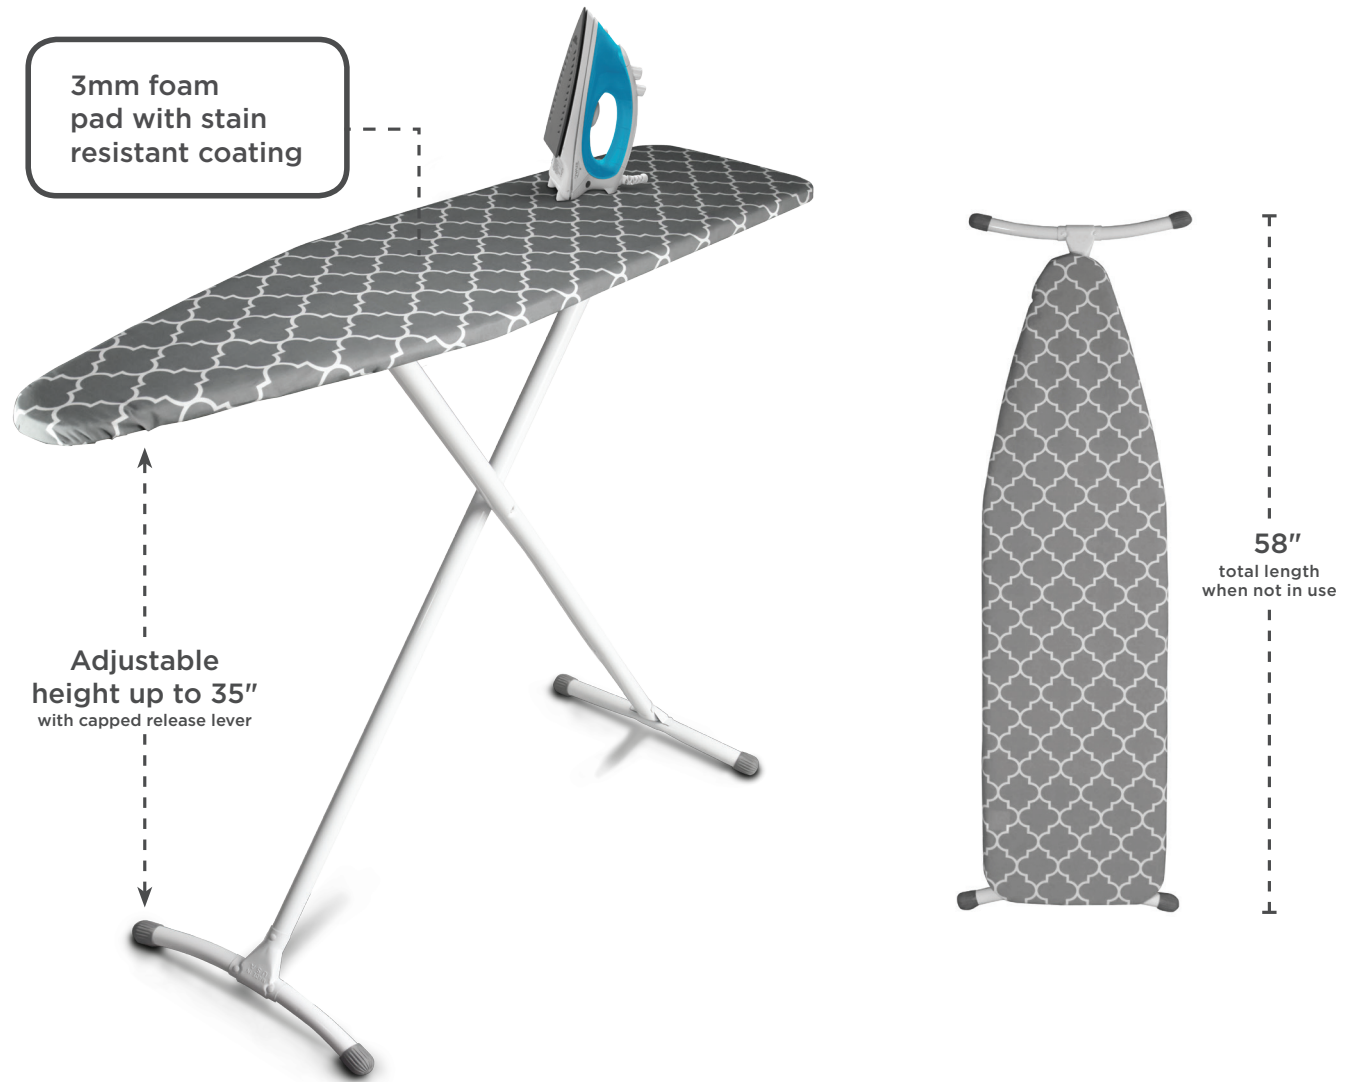

# CONTOUR IRONING BOARD

- Perforated steel top
- 1-1/8" dia. riveted durable leg and patented leg lock
- 53" x 13" ironing surface
- Curved leg for increased stability

DIMENSIONS	WEIGHT	CARTON DIMENSIONS	CARTON WEIGHT	CARTON CU. FT.	CARTON QUANTITY	SHIPPING POINT	COUNTRY OF ORIGIN
53" x 13"	7.75 LBS	59" x 17" x 10.25"	31.5 LBS	5.95 CU. FT.	4	INDIANA	USA